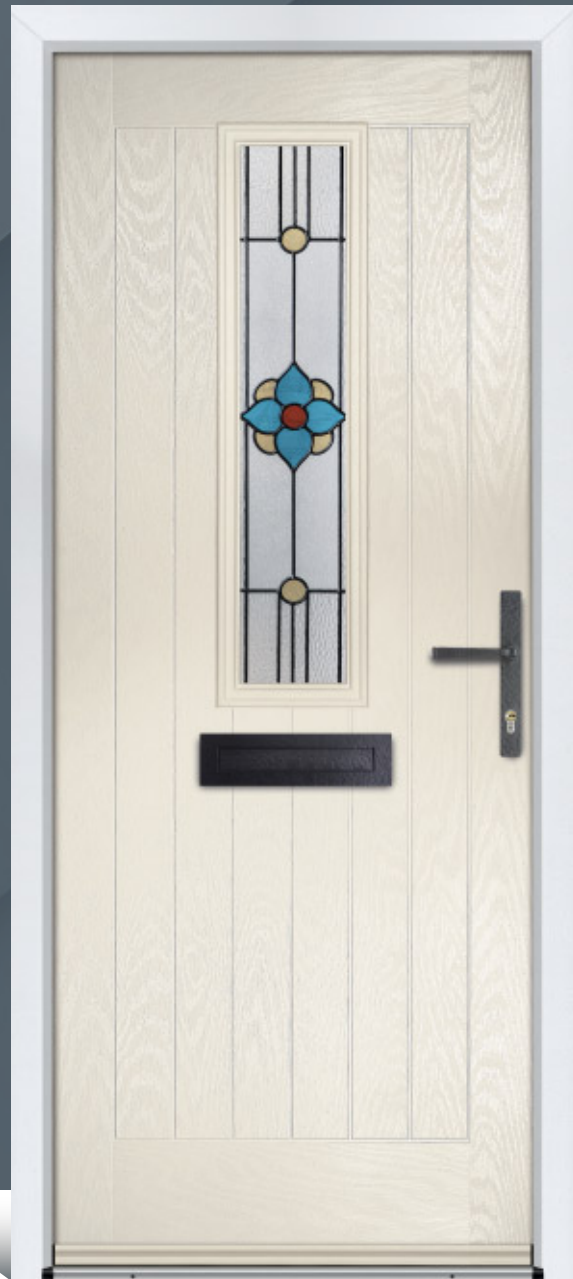

# GLISTON

The look and feel of a 'cottage' door with a modern twist. Pick one of our many decorative glass options to give the door a modern or traditional look.

Door Colour: **Light Violet**  
Door Glass: **Rovigo**  
Hardware Finish: **Pewter**