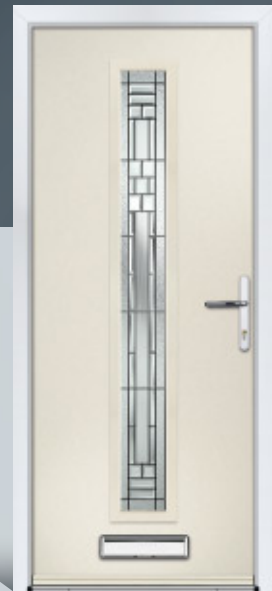

Door Colour: **Anthracite**
Door Glass: **Verona**
Hardware Finish: **Stainless Steel**