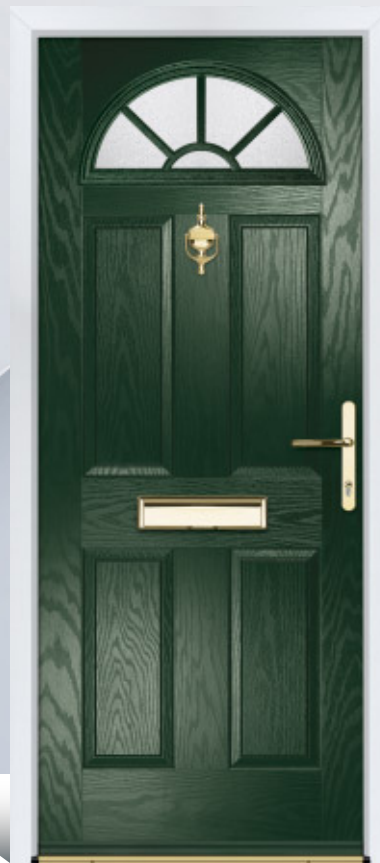

Door Colour: **Green**
Door Glass: **Grille Glazed**
Hardware Finish: **Gold**