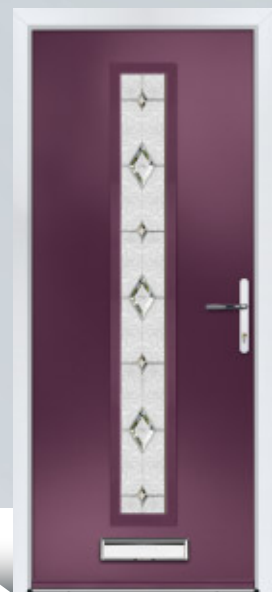

Door Colour: **Ruby**
Door Glass: **Tivoli**
Hardware Finish: **Chrome**