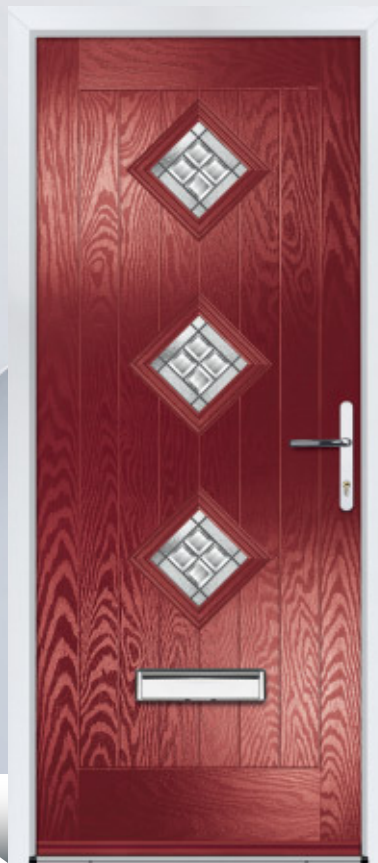

Door Colour: **Red**
Door Glass: **Bari**
Hardware Finish: **Chrome**