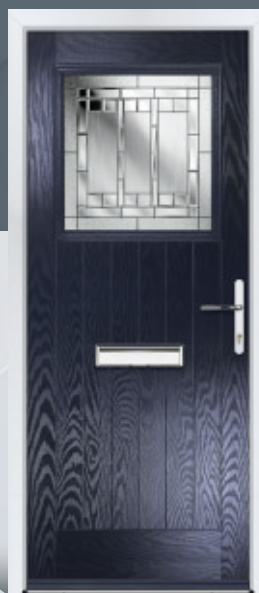

Door Colour: **Blue**
Door Glass: **Bari**
Hardware Finish: **Chrome**