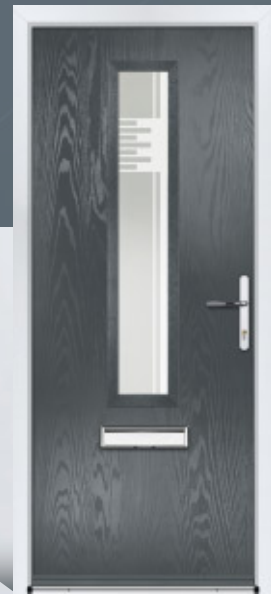

Door Colour: **Slate Grey**
Door Glass: **Siena**
Hardware Finish: **Chrome**