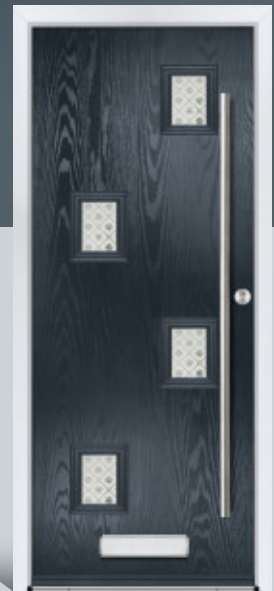

FLINT

The offset glazing positions provide a unique and modern look for your door. Available in Left-hand or Right-hand variants.

Door Colour: **Cobble**
Door Glass: **Modena**
Hardware Finish: **Chrome**

Door Colour: **Anthracite**
Door Glass: **Palermo**
Hardware Finish: **Stainless Steel**

Shown above and below as **Flint Right Option**