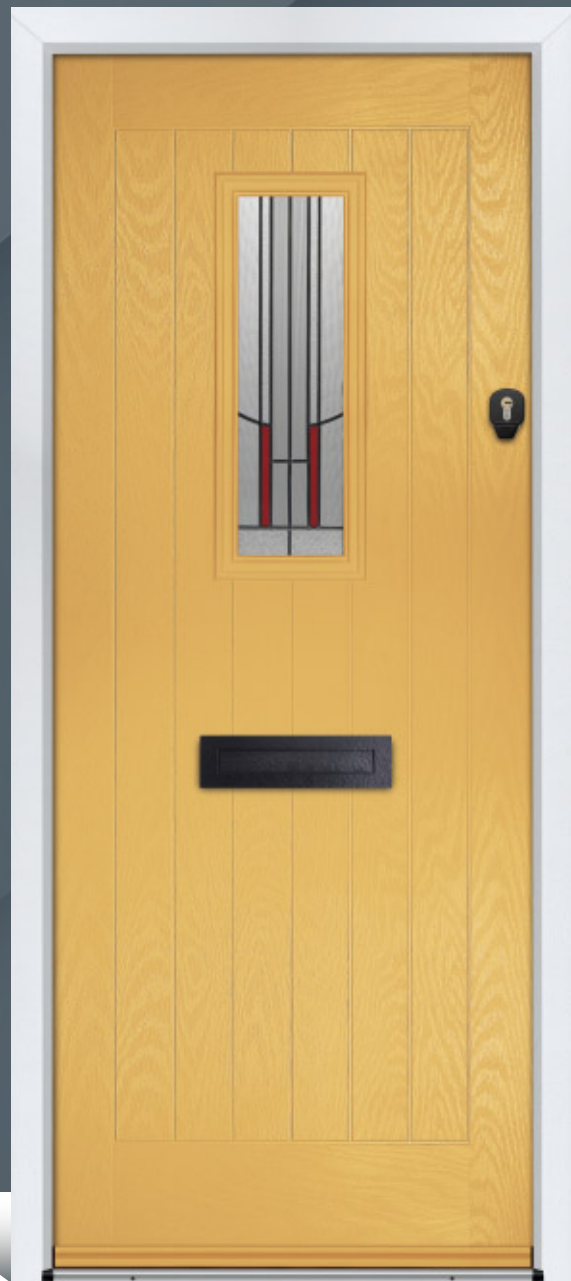

Door Colour: **Oxlip**
Door Glass: **Turin**
Hardware Finish: **Forged Black**