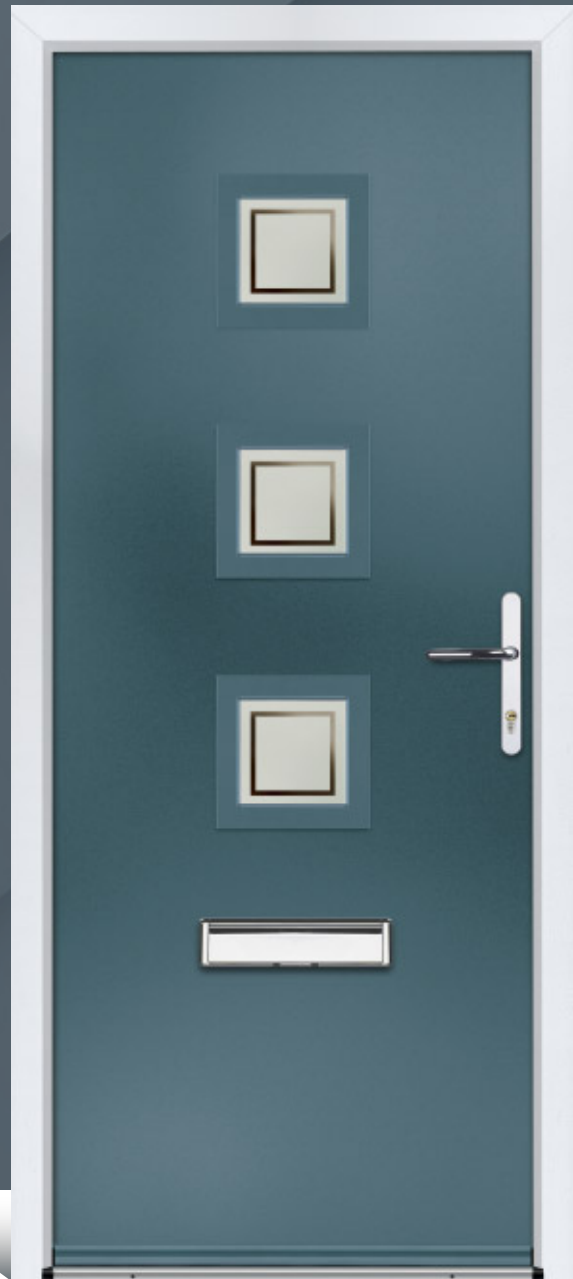

Door Colour: **Deep Saxe Blue**
Door Glass: **Pavia**
Hardware Finish: **Chrome**

VIENNA
OPTION